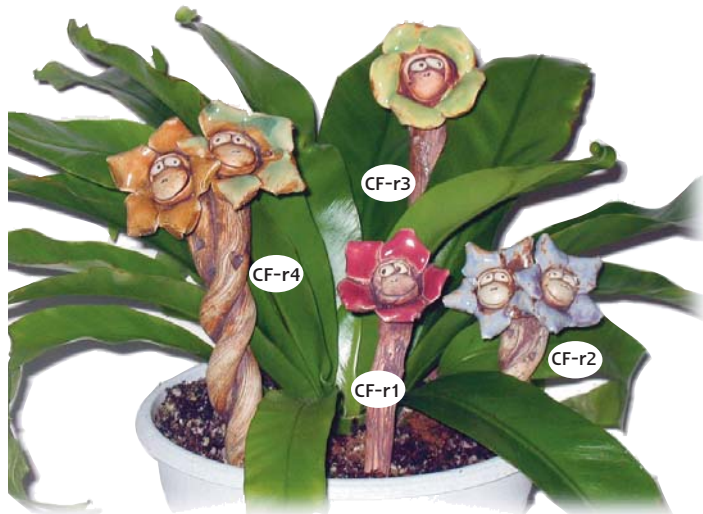

Creep Special

Our creeps go great with plants! They make great gifts too! Our flower creeps are new and improved and very cool, with a dazzling variety of colors!

- 1 med. creep**
- 1 tiny creep**
- 1 med. double creep**
- 1 flower creep**

Price for this special is \$40*
(* \$49 value!)

CREEPS

For many years our Wild Earth Planter Creeps have been a popular item. We have a lovely assortment of planter creeps to choose from.

- CR-r1 - Tiny Creep 4" tall - \$5
- CR-r2 - Tiny Double Creep 4" tall - \$10
- CR-r3 - Medium Creep 7" tall - \$10
- CR-r4 - Medium Double Creep 7" - \$20
- CR-r5 - Tall Creep 12" tall - \$14
- CR-r6 - Tall Double Creep 12" tall - \$28

- CF-r1 - Tiny Flower Creep 4" tall - \$10
- CF-r2 - Tiny Double Flower Creep 4" tall - \$20
- CF-r3 - Medium flower creep 7" tall - \$14
- CF-r4 - Medium Double Flower Creep 7" tall - \$28

All Wild Earth pieces are hand sculpted in high-fire stoneware clay. Joy and whimsy pervade the entire collection as they seem to come alive with character all their own. Made in Capitola, CA, Wild Earth Sculpture has collectors all over the world.