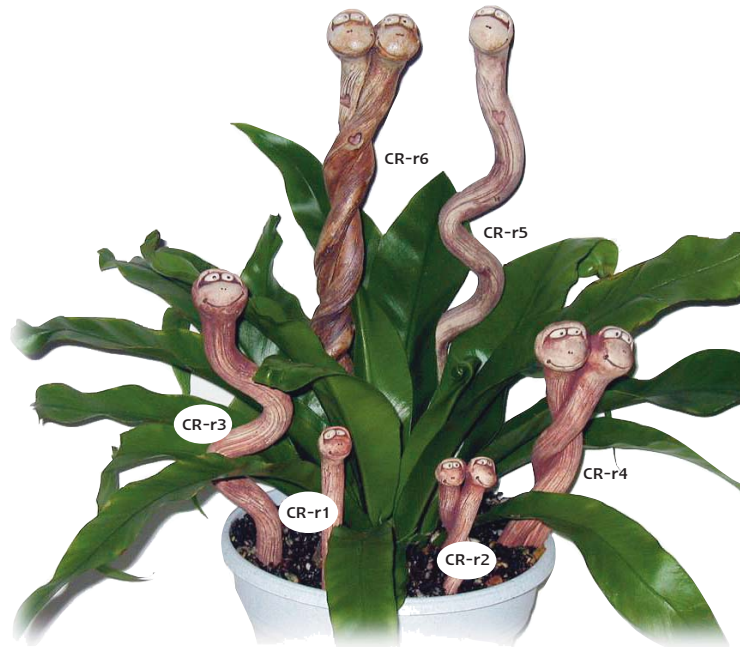

Creep Special

Our creeps go great with plants! They make great gifts too! Our flower creeps are new and improved and very cool, with a dazzling variety of colors!

- 1 med. creep**
- 1 tiny creep**
- 1 med. double creep**
- 1 flower creep**

Price for this special is \$40*
(* \$49 value!)

CREEPS

For many years our Wild Earth Planter Creeps have been a popular item. We have a lovely assortment of planter creeps to choose from.

- CR-r1 - Tiny Creep 4" tall - \$5
- CR-r2 - Tiny Double Creep 4" tall - \$10
- CR-r3 - Medium Creep 7" tall - \$10
- CR-r4 - Medium Double Creep 7" - \$20
- CR-r5 - Tall Creep 12" tall - \$14
- CR-r6 - Tall Double Creep 12" tall - \$28

- CF-r1 - Tiny Flower Creep 4" tall - \$10
- CF-r2 - Tiny Double Flower Creep 4" tall - \$20
- CF-r3 - Medium flower creep 7" tall - \$14
- CF-r4 - Medium Double Flower Creep 7" tall - \$28

All Wild Earth pieces are hand sculpted in high-fire stoneware clay. Joy and whimsy pervade the entire collection as they seem to come alive with character all their own. Made in Capitola, CA, Wild Earth Sculpture has collectors all over the world.